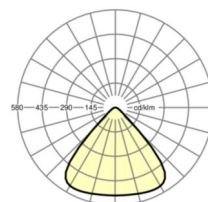

CHARACTERISTICS

Order number	37372026194
EAN number	4020863468133
Commodity code	94051190
Certification mark	IP 65, Protection class I, F, D, Indoor, CE
Impact resistance (IK rating)	IK08 (-30°C bis 50°C)
Ambient temperatur	ta -30°C to 50°C
Special properties	Ready for IoT
Warranty period	5 years
State funding programs	BEG - Federal funding for efficient buildings (valid only for Germany)

ELECTRICAL ENGINEERING

Controller	Electronic driver DALI (1 pcs.)
Wiring	5x1mm²
System output	149W
Mains voltage	230V/50Hz
Circuit breakers (inrush current)	3 pieces/B10, 5 pieces/B16, 6 pieces/C10, 9 pieces/C16
Energy efficiency class/light source	C

LIGHTING TECHNOLOGY

Placement	LED, Colour rendering/Light colour CRI ≥ 80 / 4000K
Colour tolerance (MacAdam)	5SDCM
Photobiological safety (Luminaire)	RG1
Nominal luminous flux	23761lm
LED service life	50000h L80/B10 (Tq 50°C)
Luminaire luminous efficiency	159lm/W
Beam angle	85°
UGR lat./long.	26.2 / 26.2

MECHANICS

Housing colour	black
Dimensions (LxWxH/DxH)	370mm x 210mm
Weight (net)	5.41kg
Type of installation	Pendant individual mounting, Ceiling-mounted single installation

Dimensions

H	210 mm	Height
D	370 mm	Diameter

DEEP-LINK

<https://www.regiolux.de/en/article/37372026194>